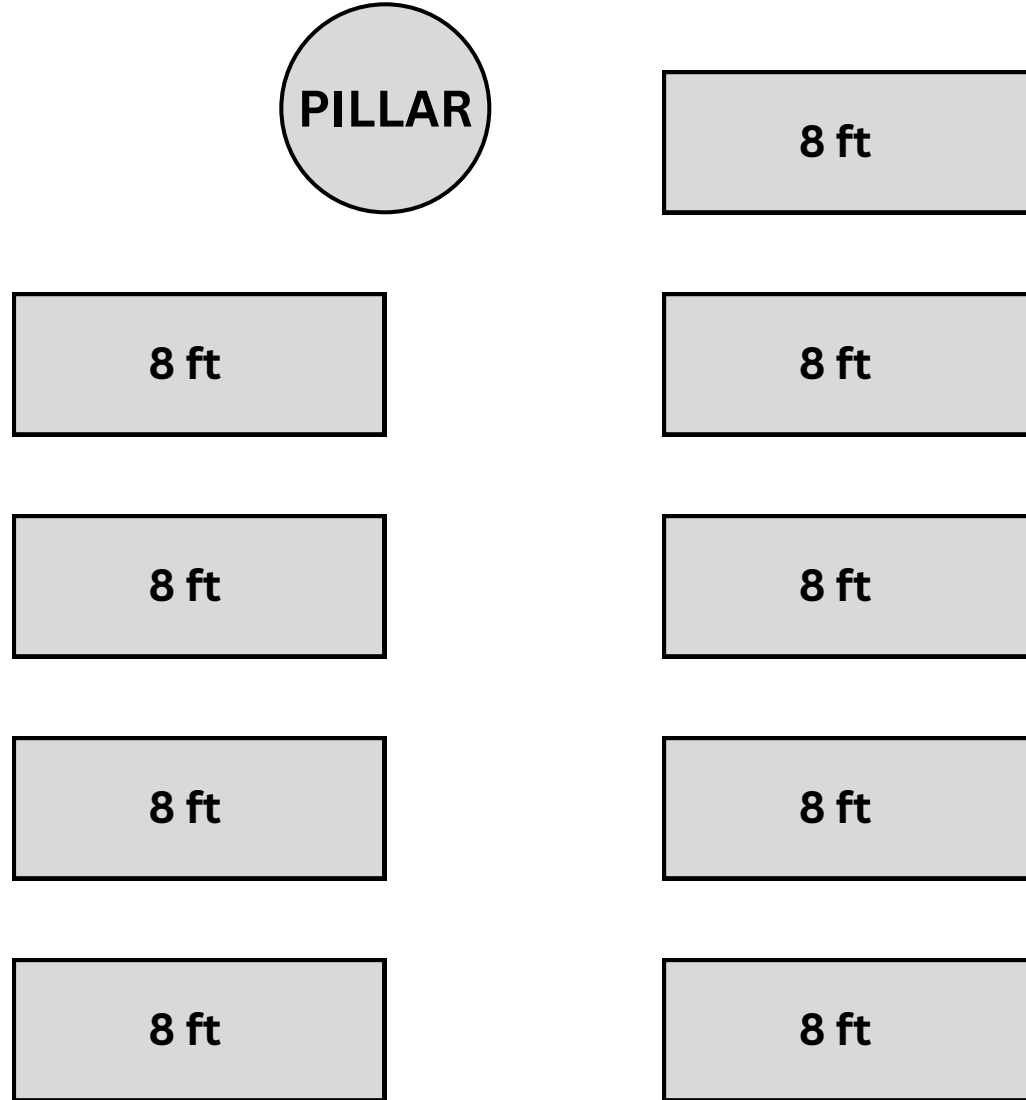

Door

Room B

- Max Chairs 8 Per Table
- Max Tables - 9 8ft Longs
- Max Food Tables - 3 8ft Longs

Kitchen

Windows

Minor changes can be made to set up at the discretion of the Recreation Department