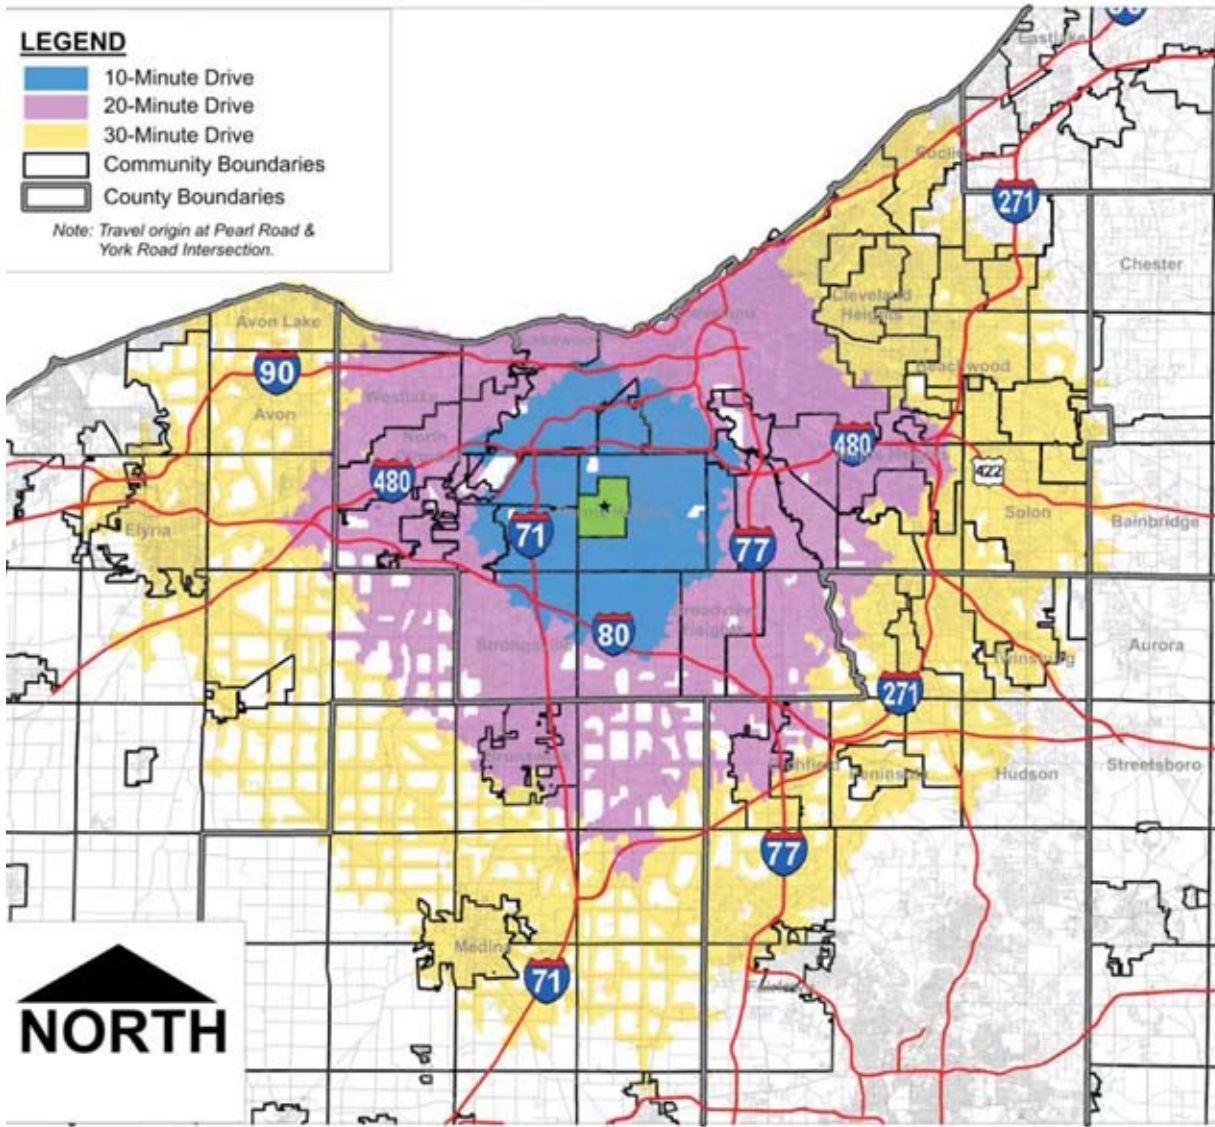

Map 4-2. Parma Heights Drive-Time Analysis

SOURCE: The Cuyahoga County Planning Commission, December, 2002